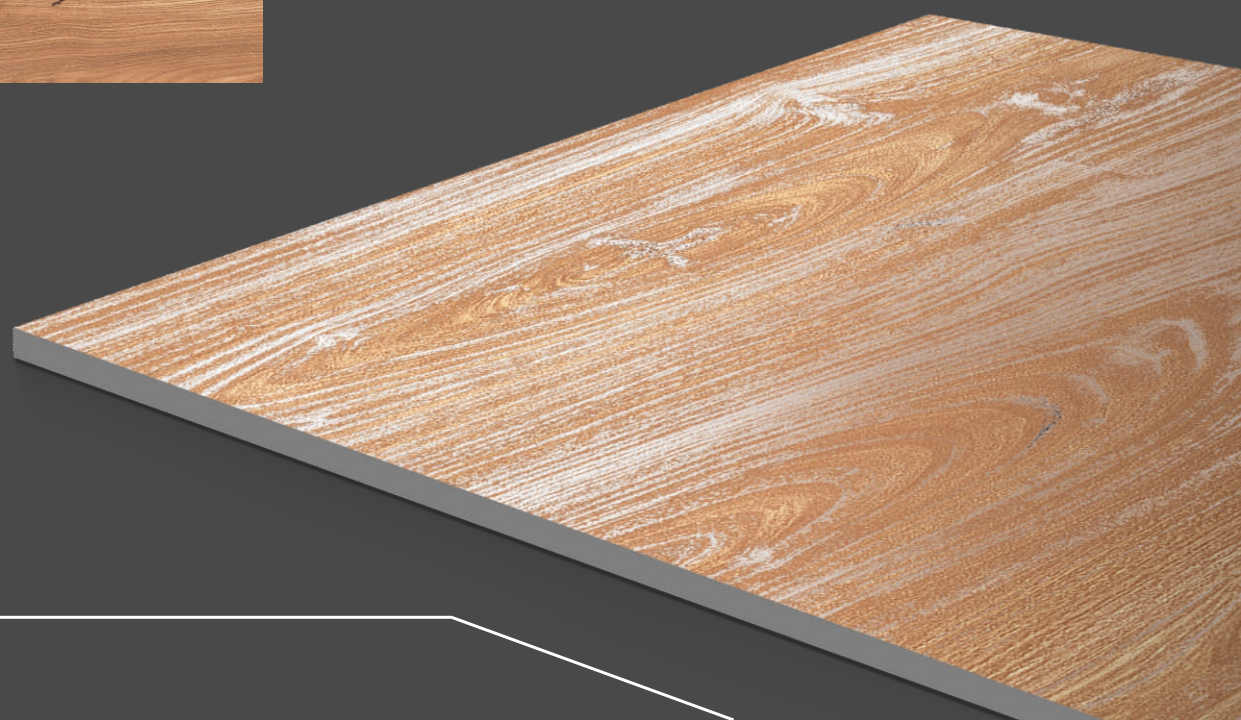

Finish : Wooden Carving

—

Size : 600x600mm

—

Random : 6 face