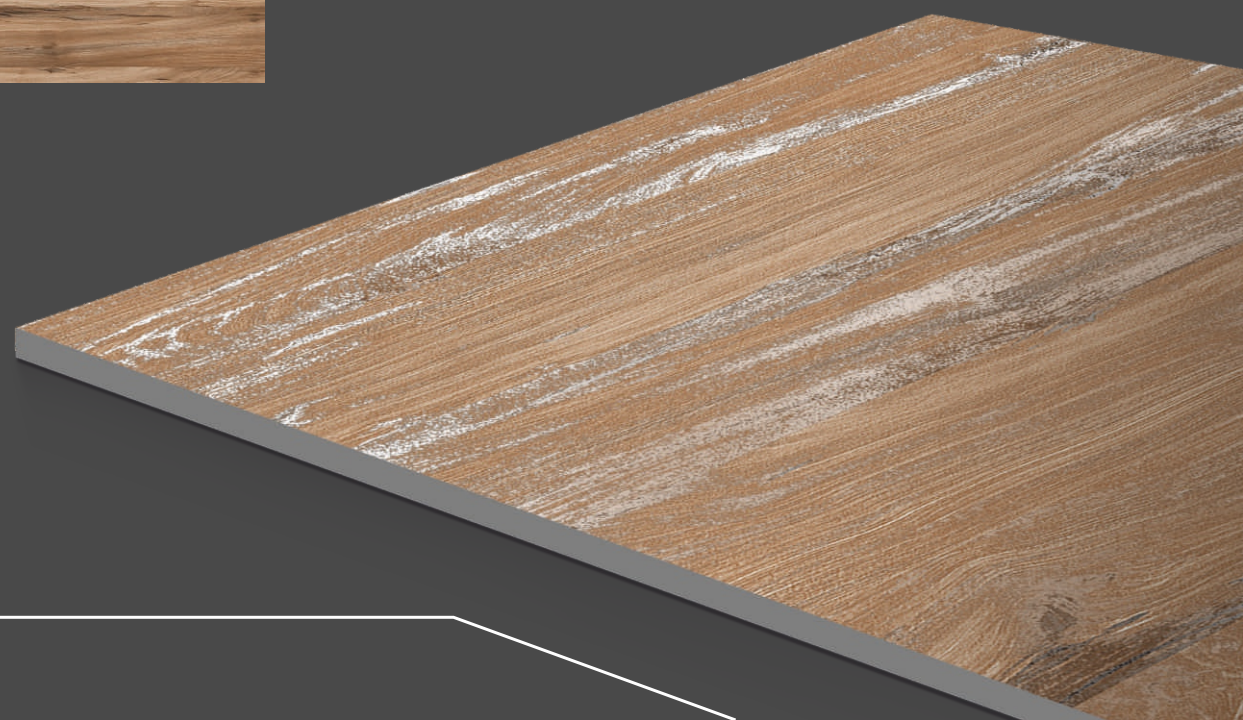

Finish : Wooden Carving

Size : 600x600mm

Random : 6 face