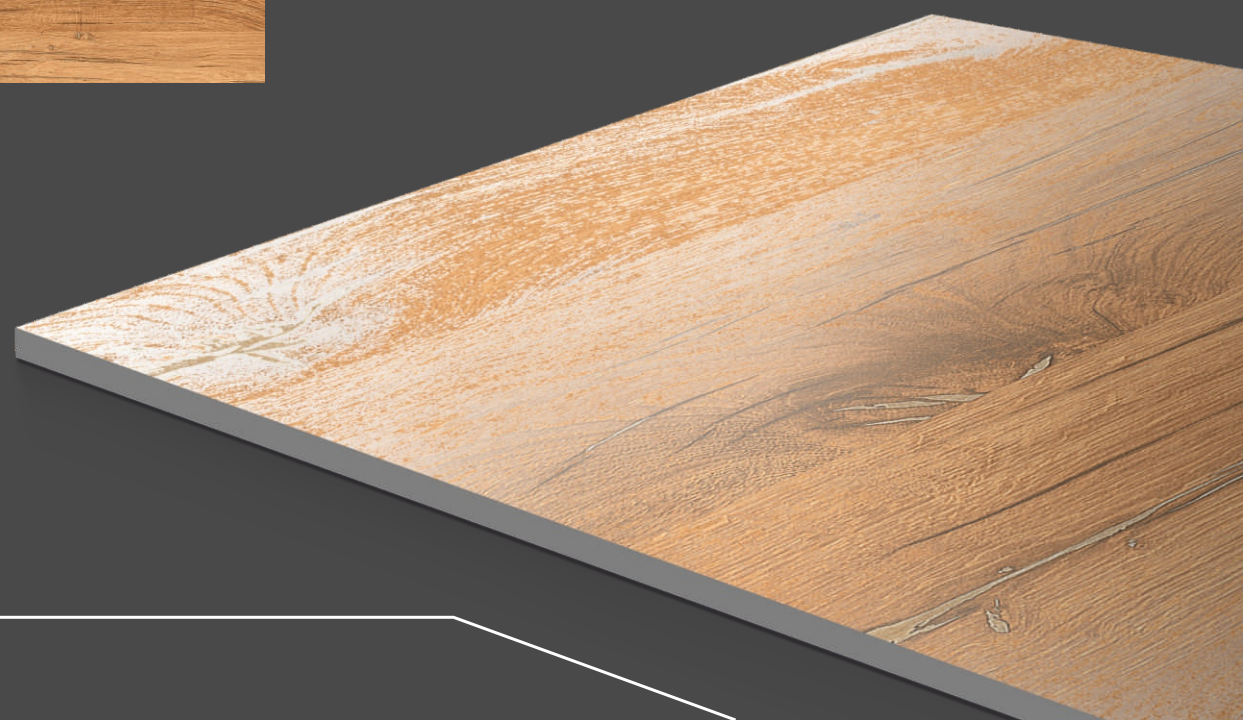

Finish : Wooden Carving

Size : 600x600mm

Random : 6 face