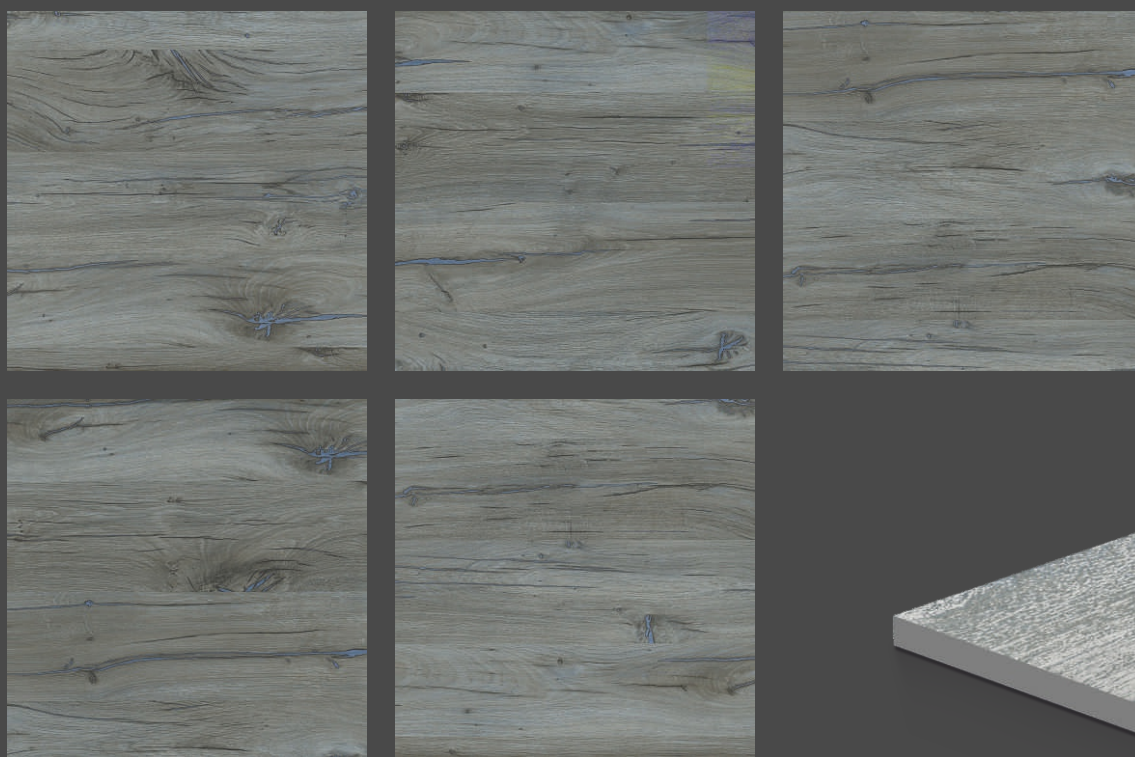

MAPLE WOOD CREMA

Finish : Wooden Carving

—

Size : 600x600mm

—

Random : 6 face

MAPLE WOOD

Finish : Wooden Carving