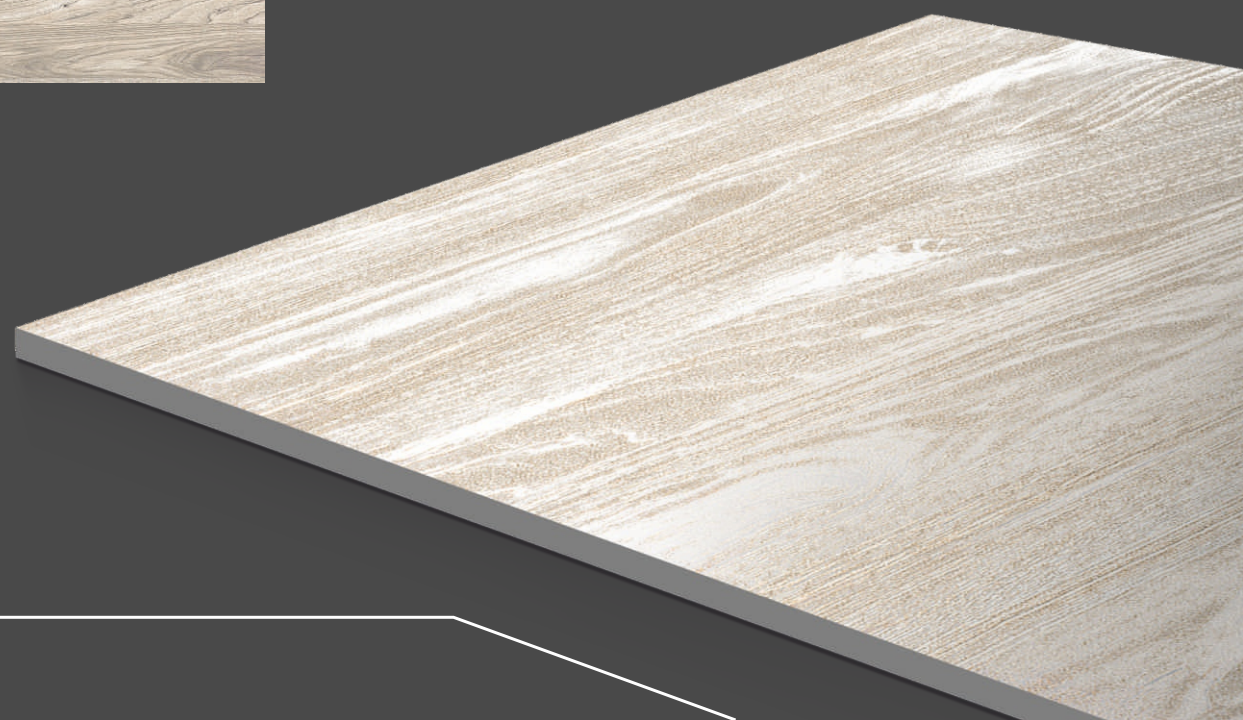

ELAM WOOD CREMA

Finish : Wooden Carving

—

Size : 600x600mm

—

Random : 6 face

ELAM WOOD

Finish : Wooden Carving