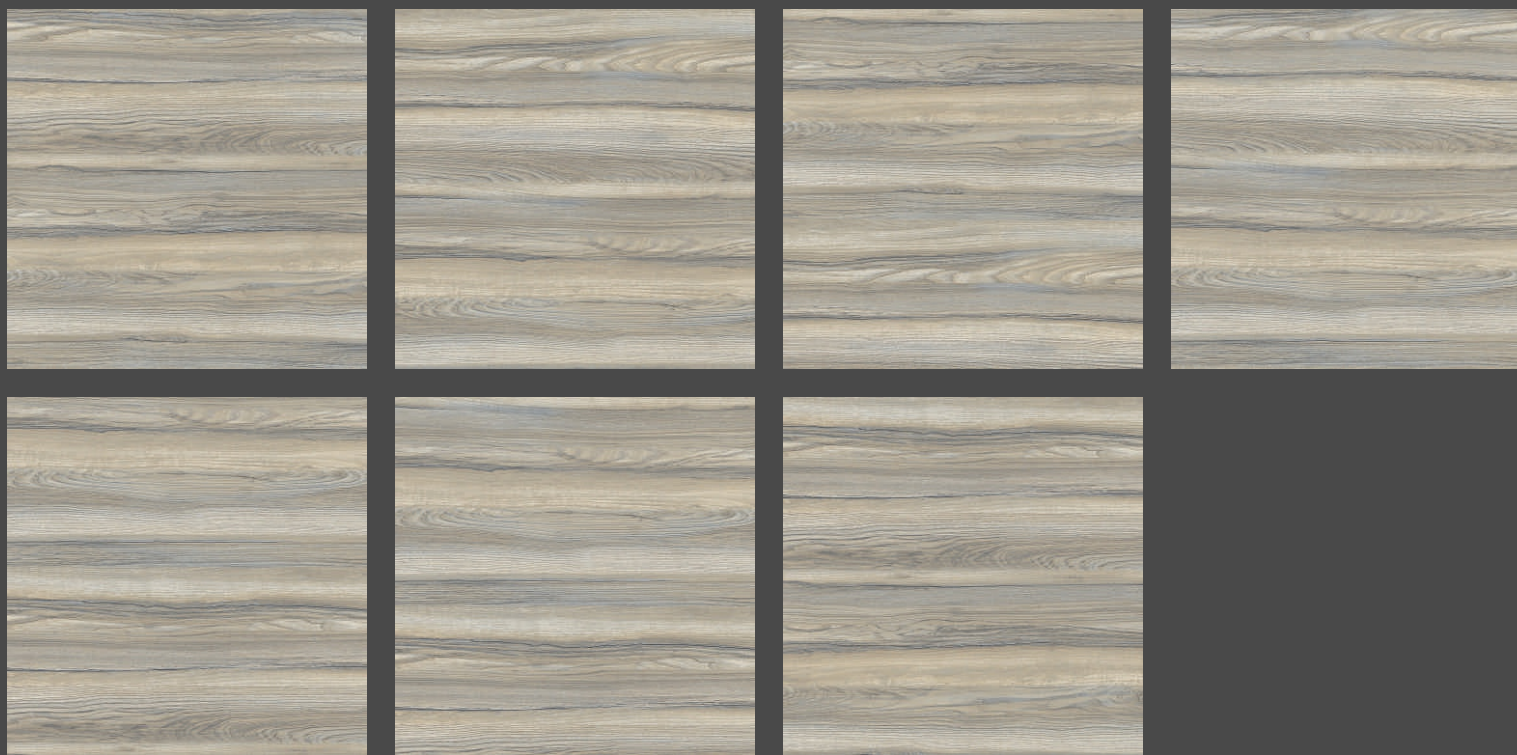

PLUM WOOD

Finish : Wooden Carving

—

Size : 600x600mm

—

Random : 8 face

TEAK WOOD

Finish : Wooden Carving