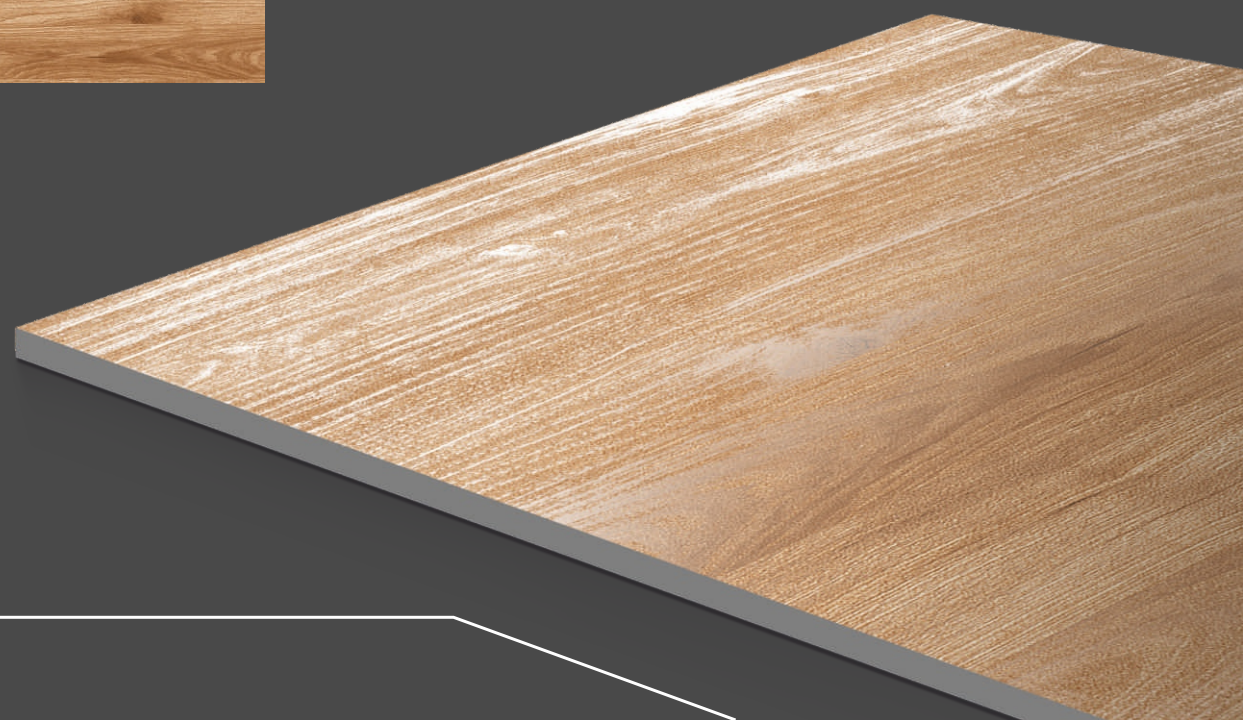

Finish : Wooden Carving

—

Size : 600x600mm

—

Random : 6 face