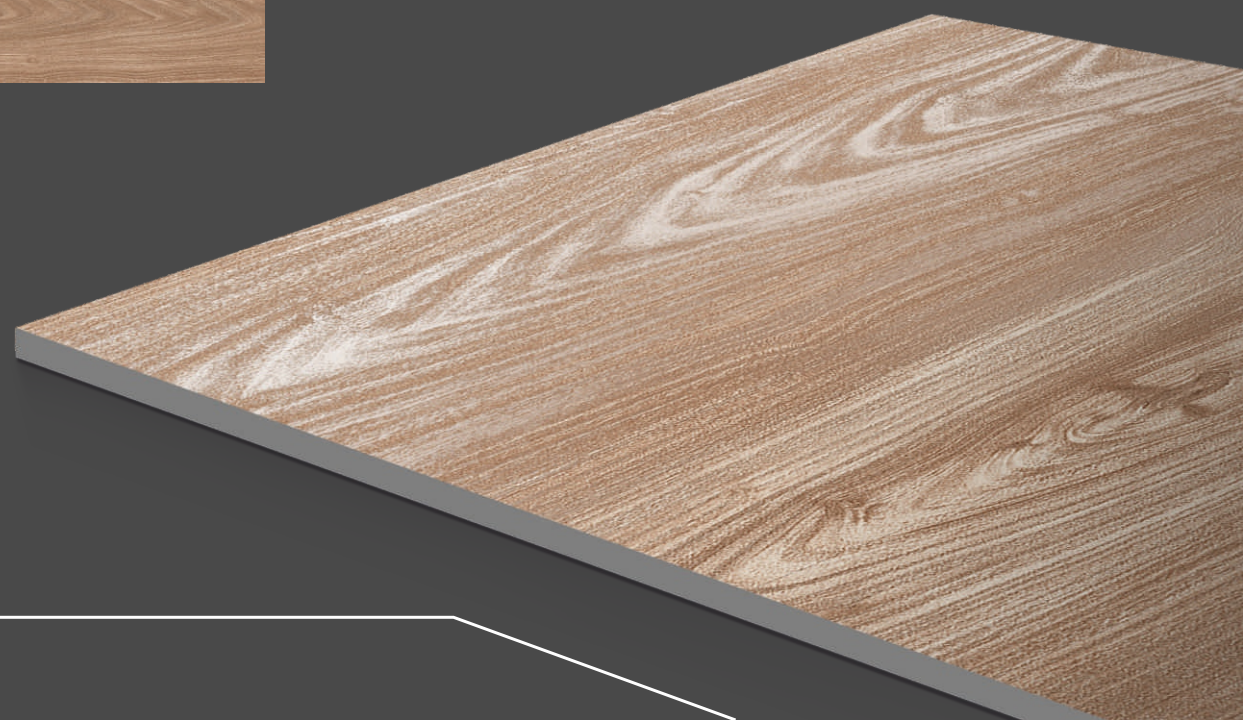

Unlock
Nature's
Beauty

600x600mm

WOODEN CARVING COLLECTION

600_m X 600_m

600x600mm

Inspired by the pristine satvario marble, this collection of curated surfaces flawlessly captures every detail of genuine marble. Featuring an elegant finish that's enhanced with dramatic veinings with endless pattern style, you can create a beautiful and United form design.

ALDER WOOD CHERRY

Finish : Wooden Carving

—

Size : 600x600mm

—

Random : 6 face

ALDER WOOD

Finish : Wooden Carving