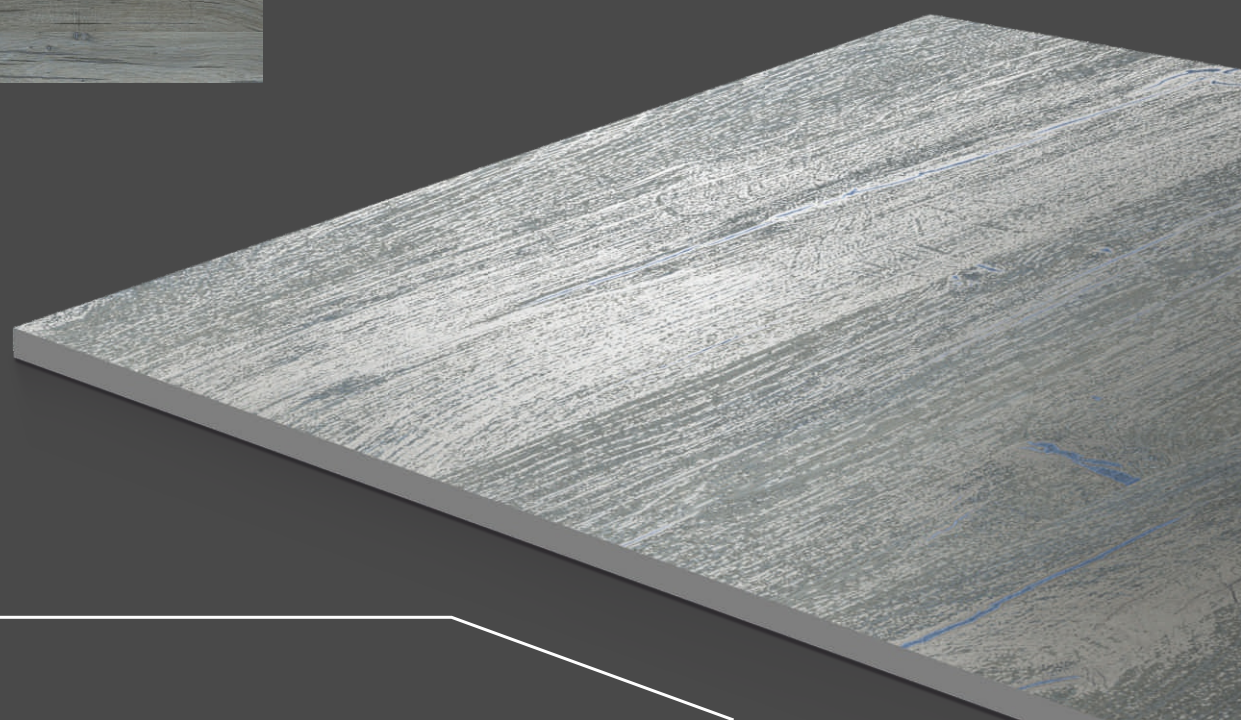

MAPLE WOOD CREMA

Finish : Wooden Carving

—

Size : 600x600mm

—

Random : 6 face

MAPLE WOOD

Finish : Wooden Carving