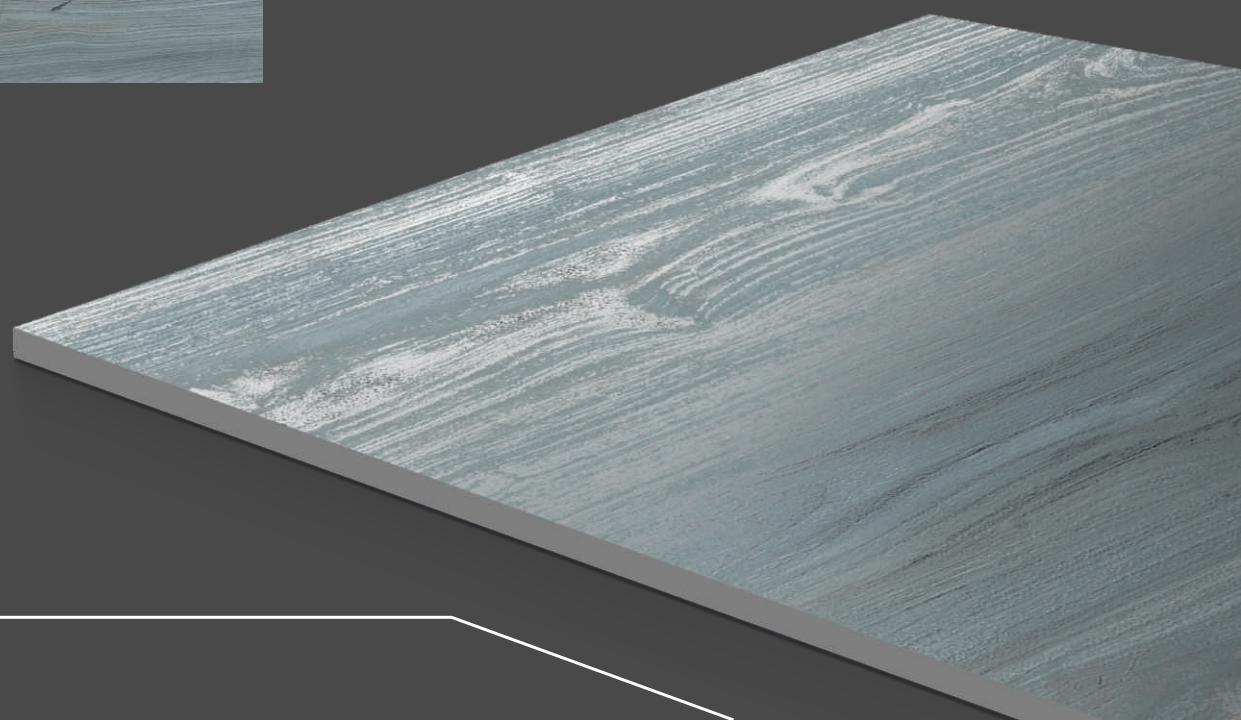

Finish : Wooden Carving

—

Size : 600x600mm

—

Random : 6 face