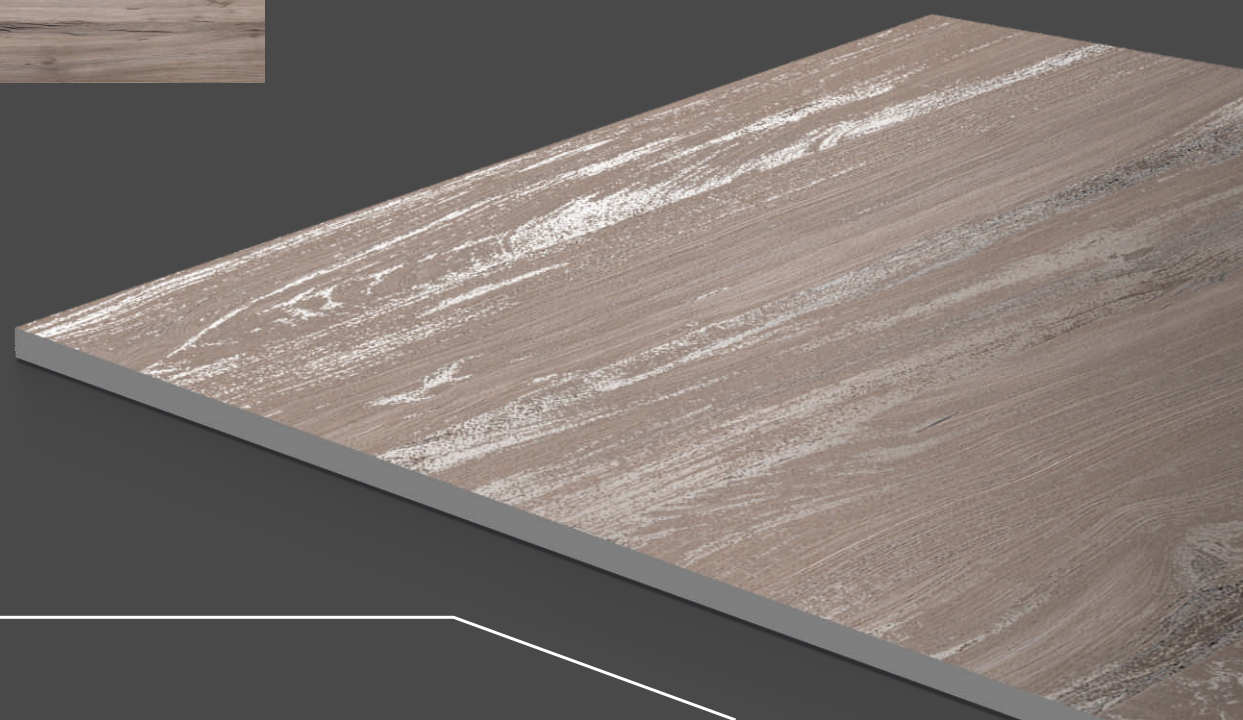

BEECH WOOD CHERRY

Finish : Wooden Carving

—

Size : 600x600mm

—

Random : 6 face

BEECH WOOD

Finish : Wooden Carving