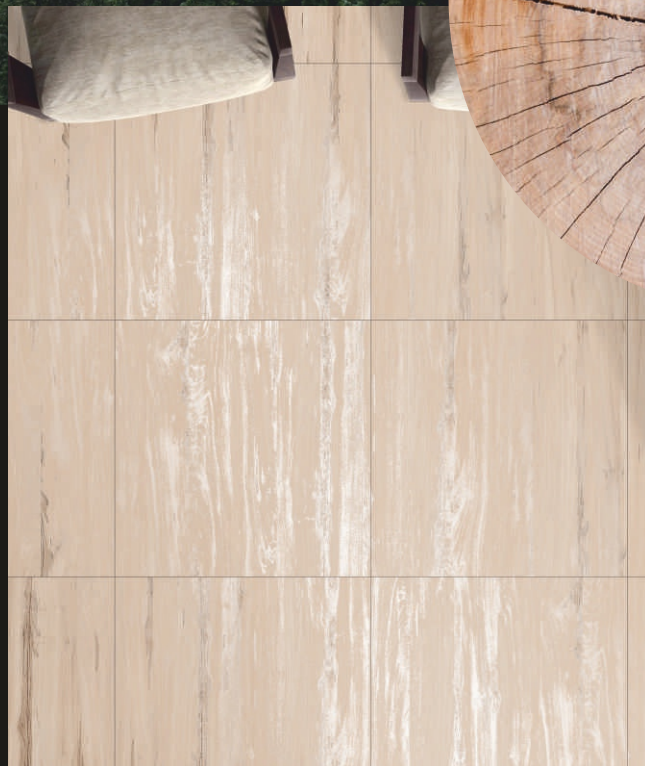

Unlock
Nature's
Beauty

600x600mm

WOODEN CARVING COLLECTION

600_m X 600_m

600x600mm

Inspired by the pristine satvario marble, this collection of curated surfaces flawlessly captures every detail of genuine marble. Featuring an elegant finish that's enhanced with dramatic veinings with endless pattern style, you can create a beautiful and United form design.