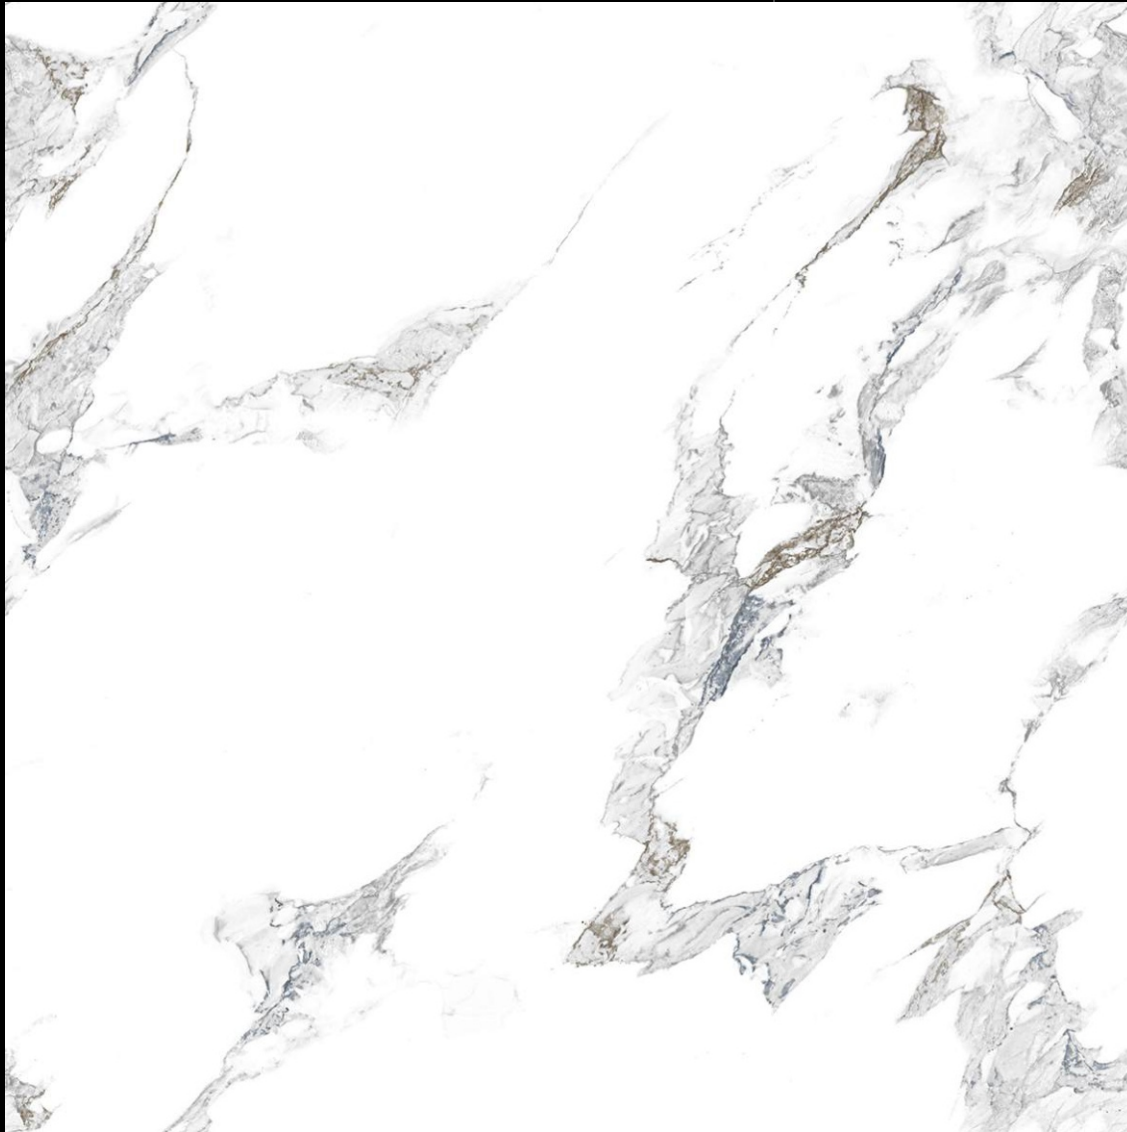

SATVARIO FLAGE

SIZE :
600x600mm

FINISH :
ENDLESS POLISHED

FACES:
4 RANDOMS