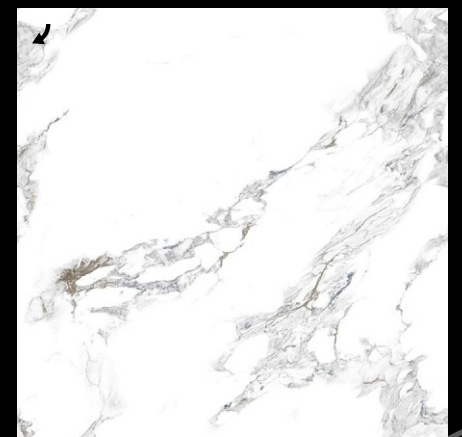

SATVARIO FLAGE

SIZE :
600x600mm

FINISH :
ENDLESS POLISHED

FACES:
4 RANDOMS