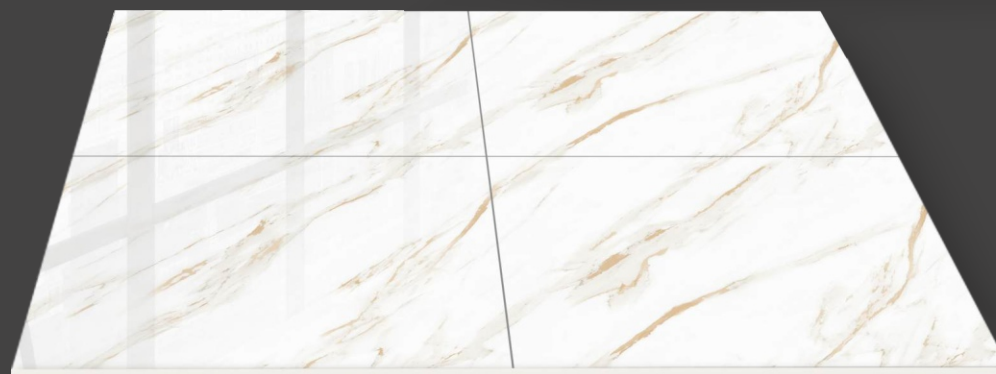

SATVARIO COLLECTION
600^m X ^m 600

www.zaheertradingcompany.com

600x600mm

Inspired by the pristine satvario marble, this collection of curated surfaces flawlessly captures every detail of genuine marble. Featuring an elegant finish that's enhanced with dramatic veinings with endless pattern style, you can create a beautiful and United form design.