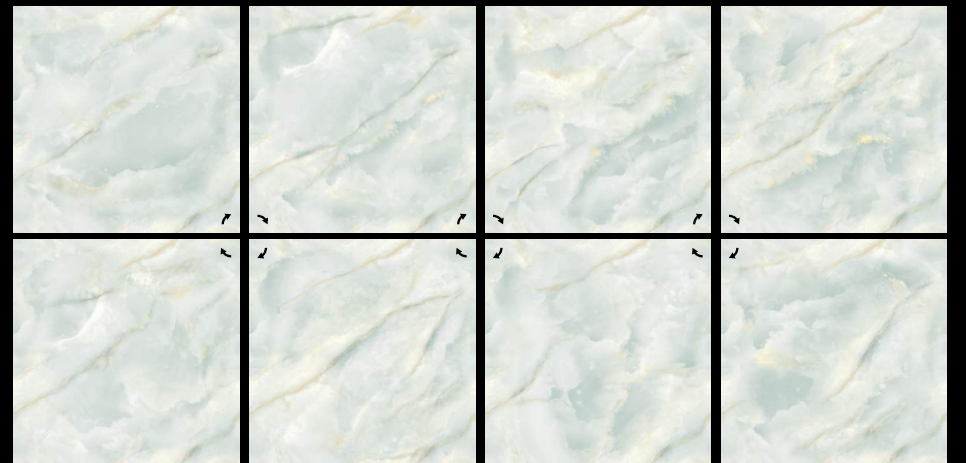

SIZE :
600x600mm

FINISH :
ENDLESS POLISHED

FACES:
8 RANDOMS