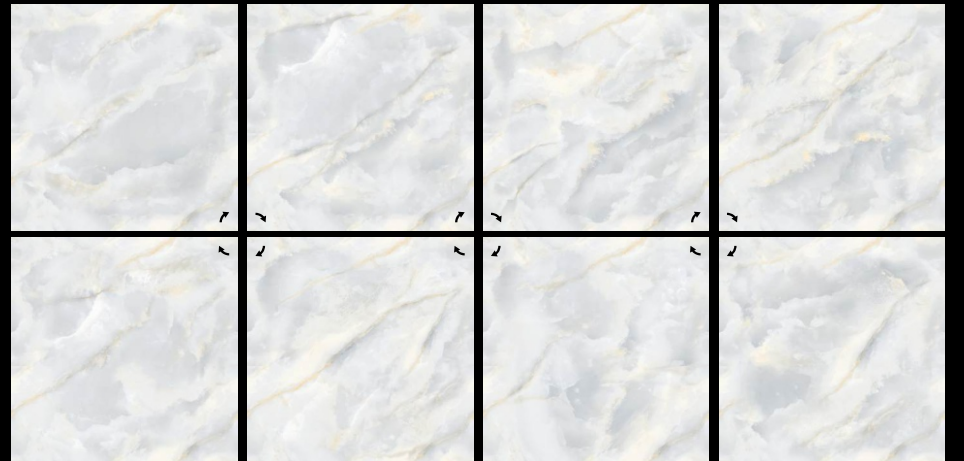

SIZE :
600x600mm

FINISH :
ENDLESS POLISHED

FACES:
8 RANDOMS