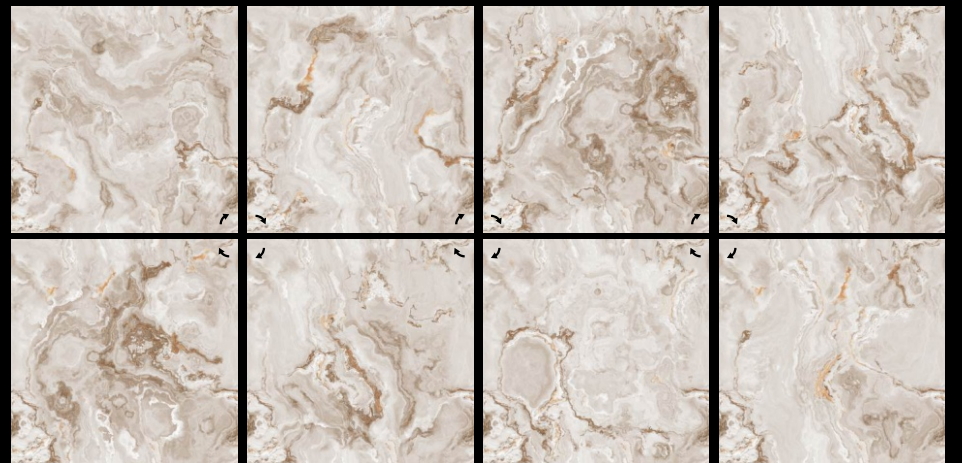

SIZE :
600x600mm

FINISH :
ENDLESS POLISHED

FACES:
8 RANDOMS