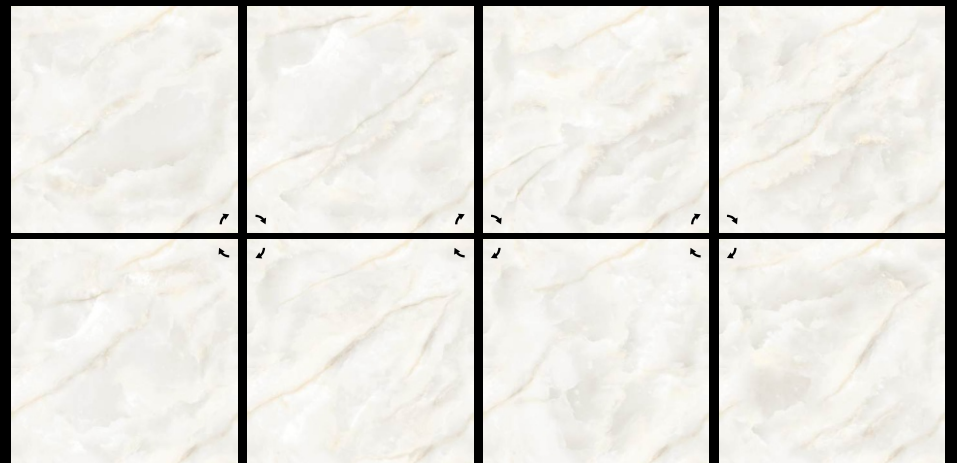

SIZE :
600x600mm

FINISH :
ENDLESS POLISHED

FACES:
8 RANDOMS