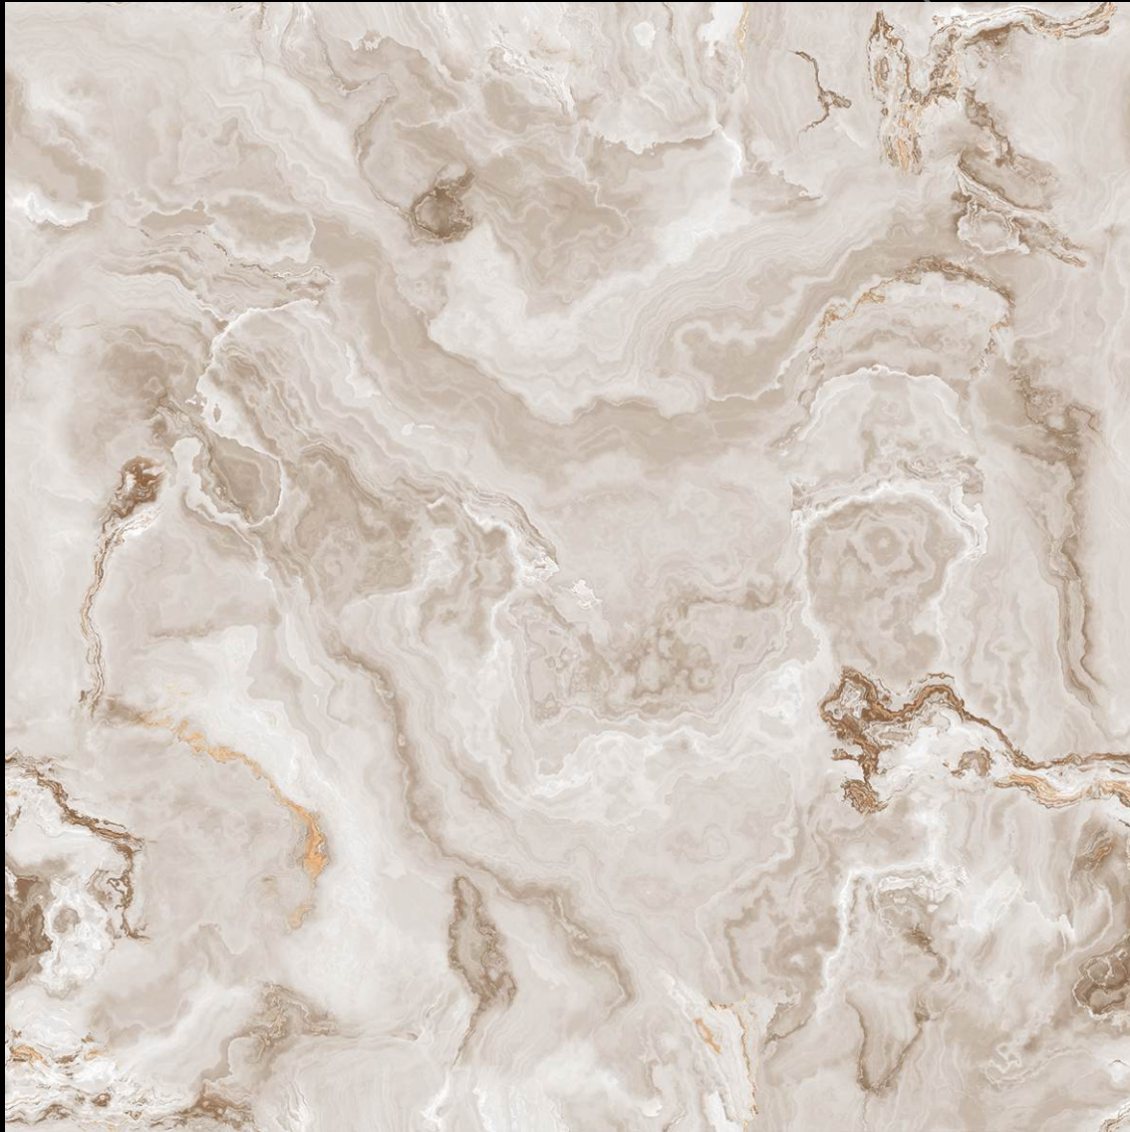

TESSA ONYX

SIZE :
600x600mm

FINISH :
ENDLESS POLISHED

FACES:
8 RANDOMS