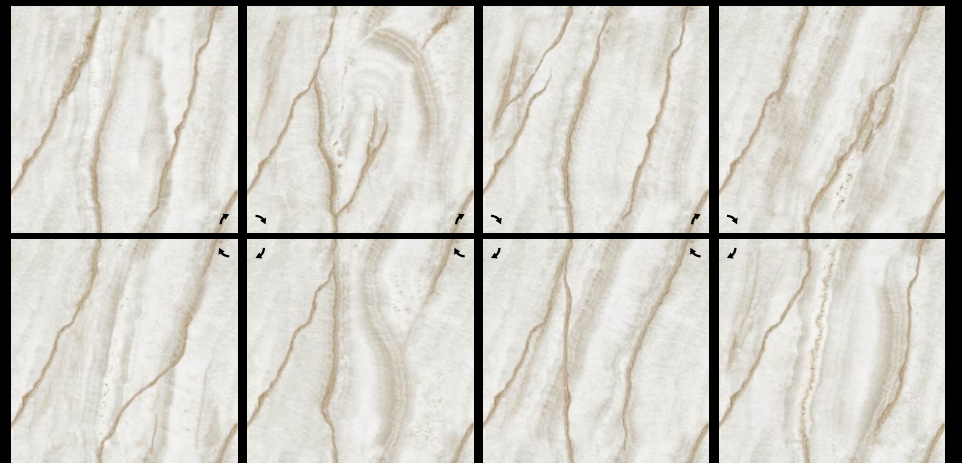

SIZE :
600x600mm

FINISH :
ENDLESS POLISHED

FACES:
8 RANDOMS