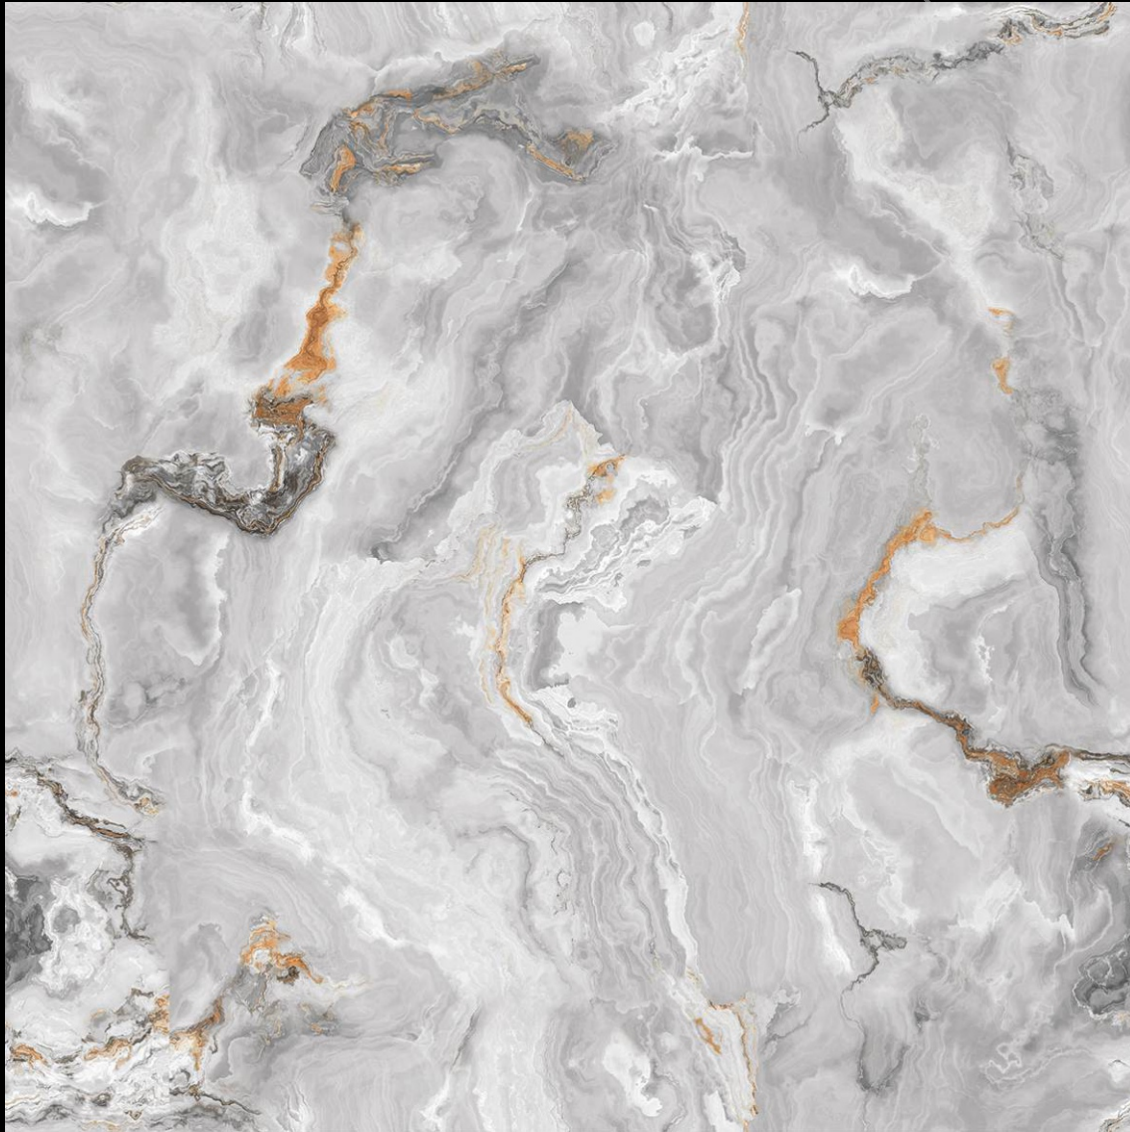

THOMPSON ONYX