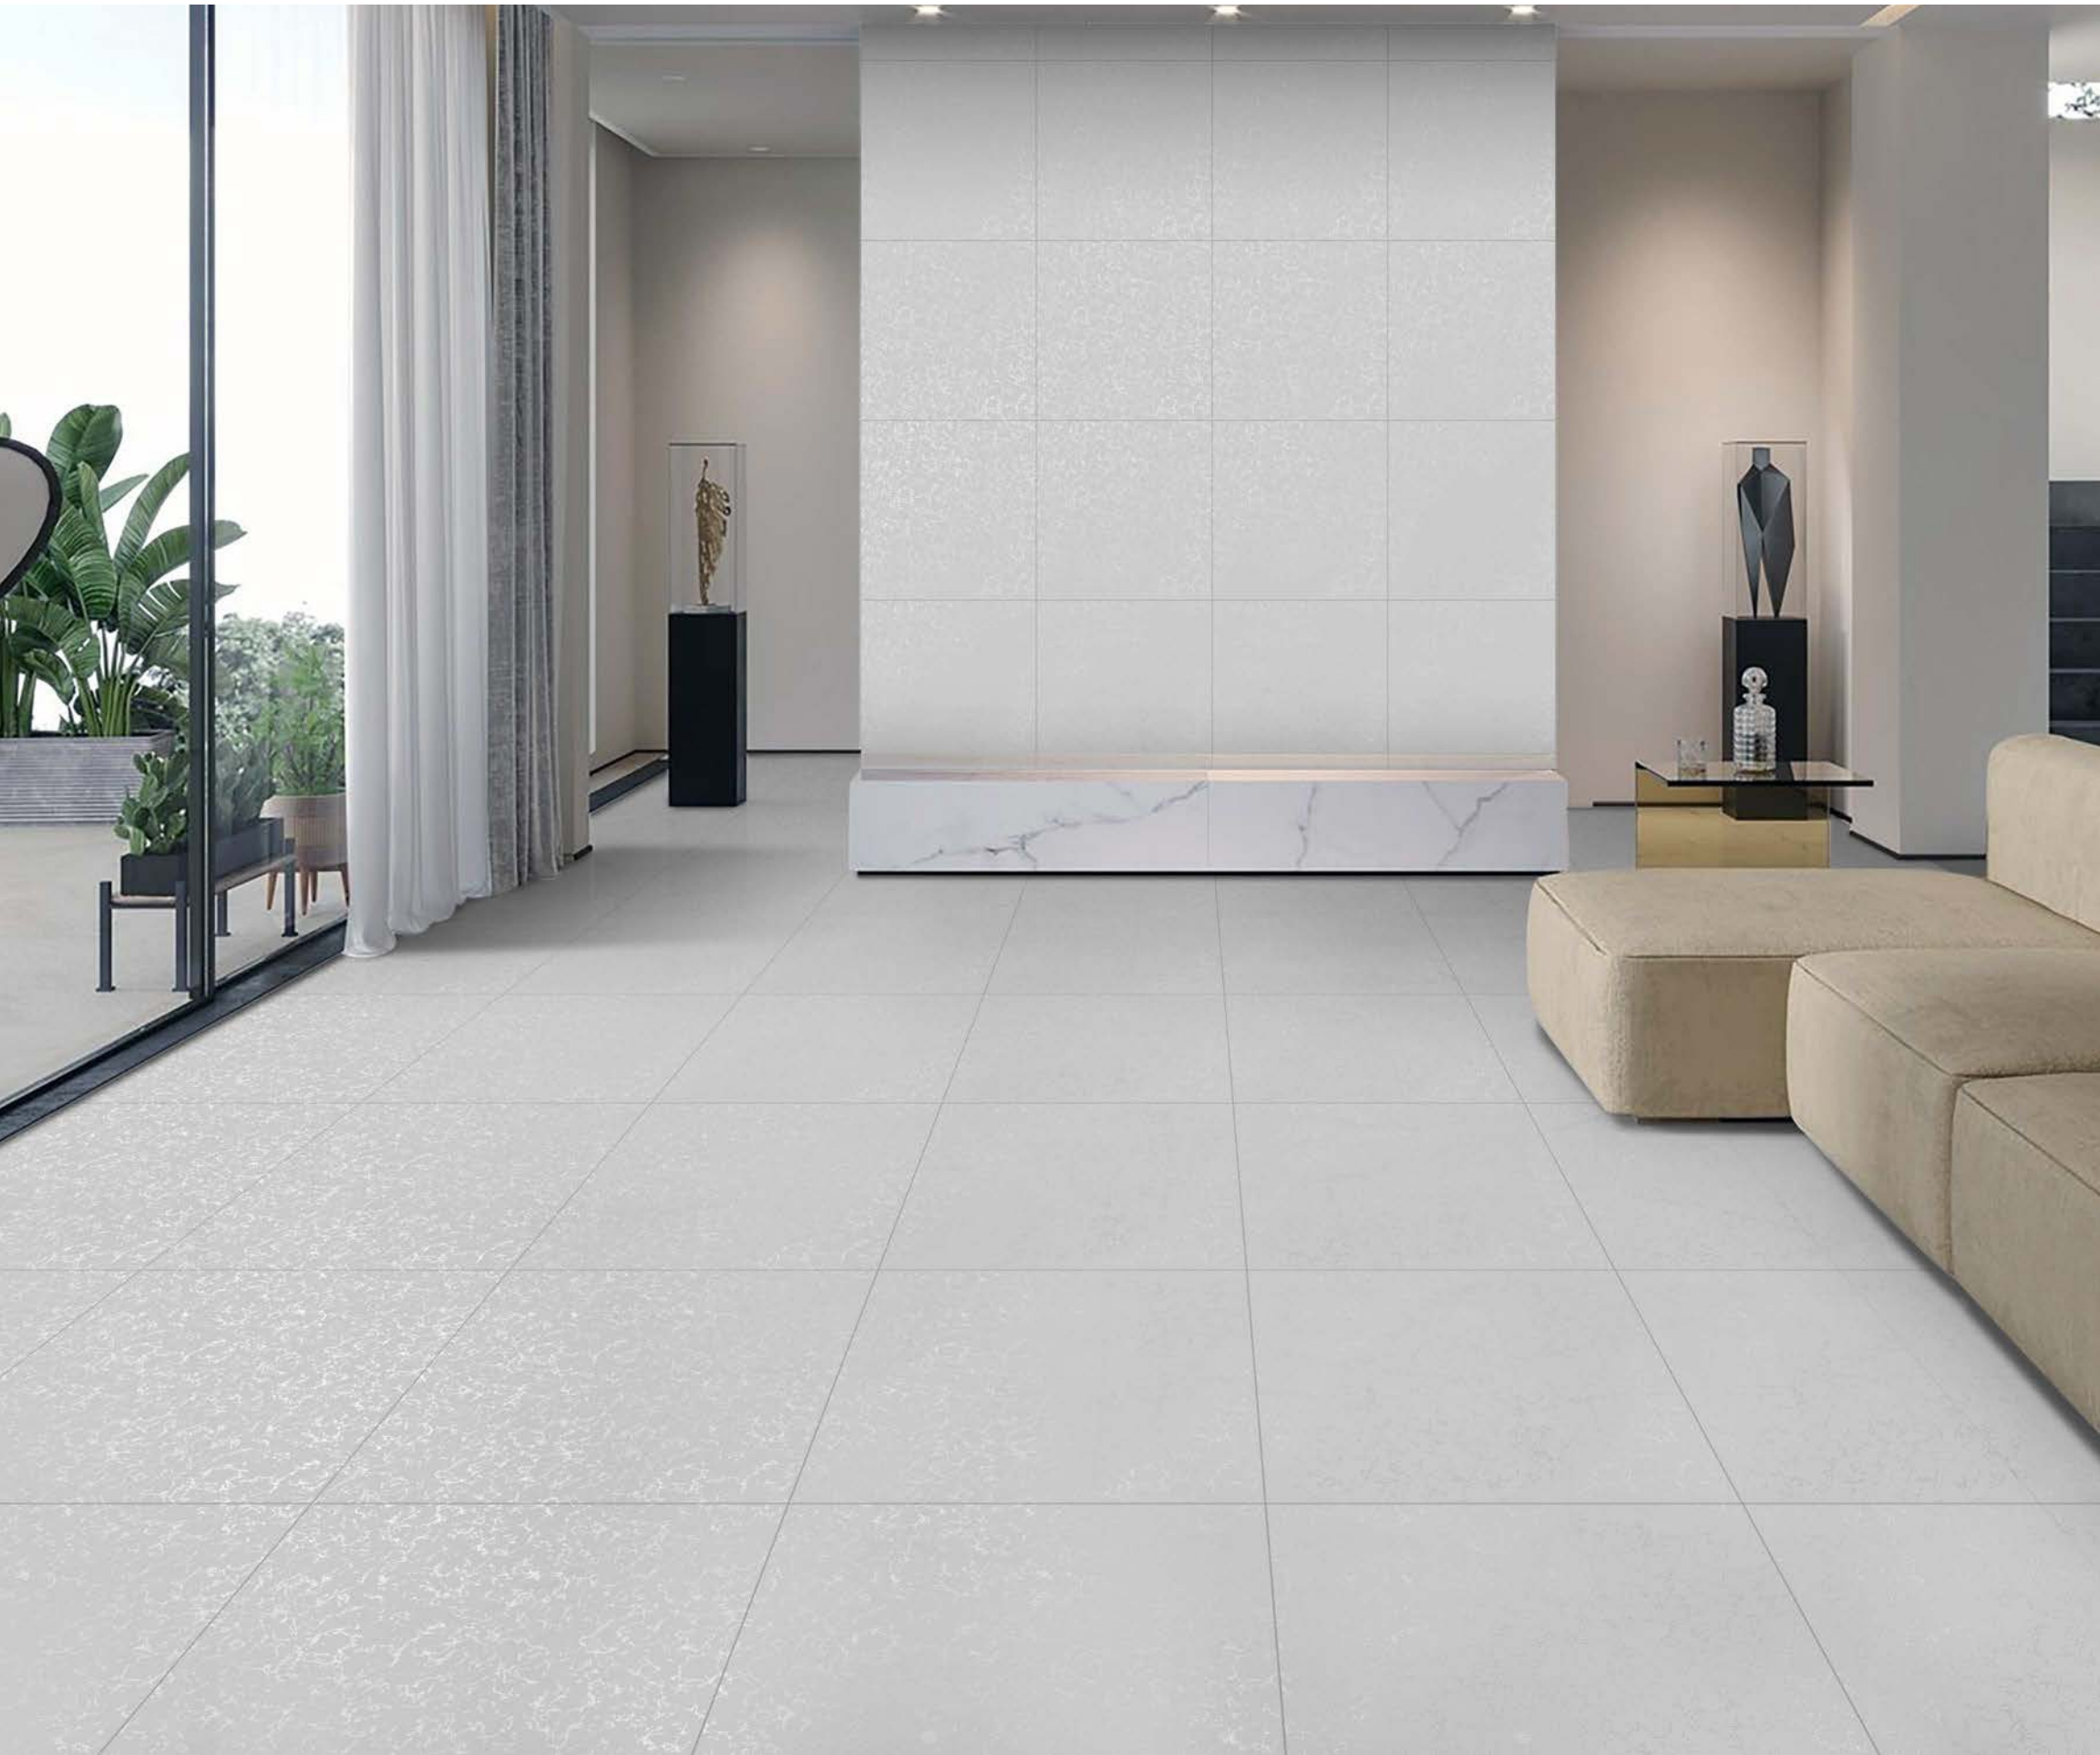

SHAG SILVER

RUST LIGHT GERY

Size : 600x600mm

Finish : Metallic