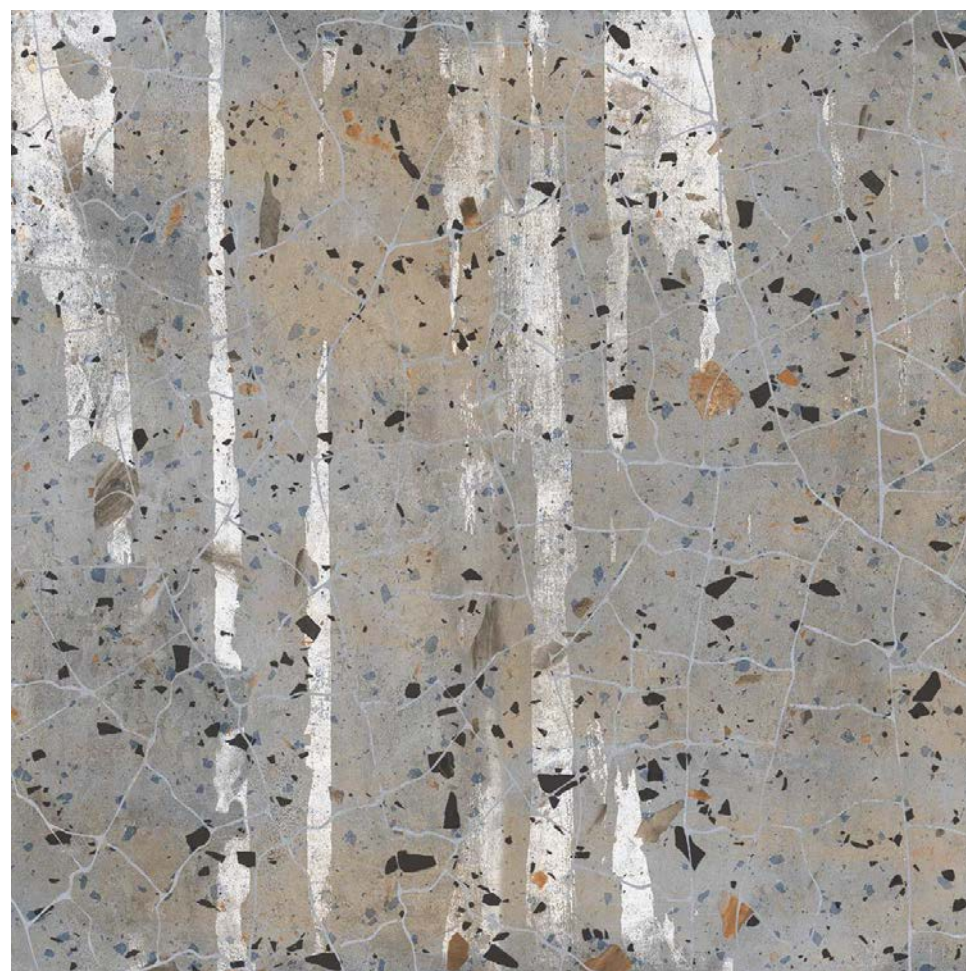

Random:02

Finish : Metallic

Size : 600x600mm