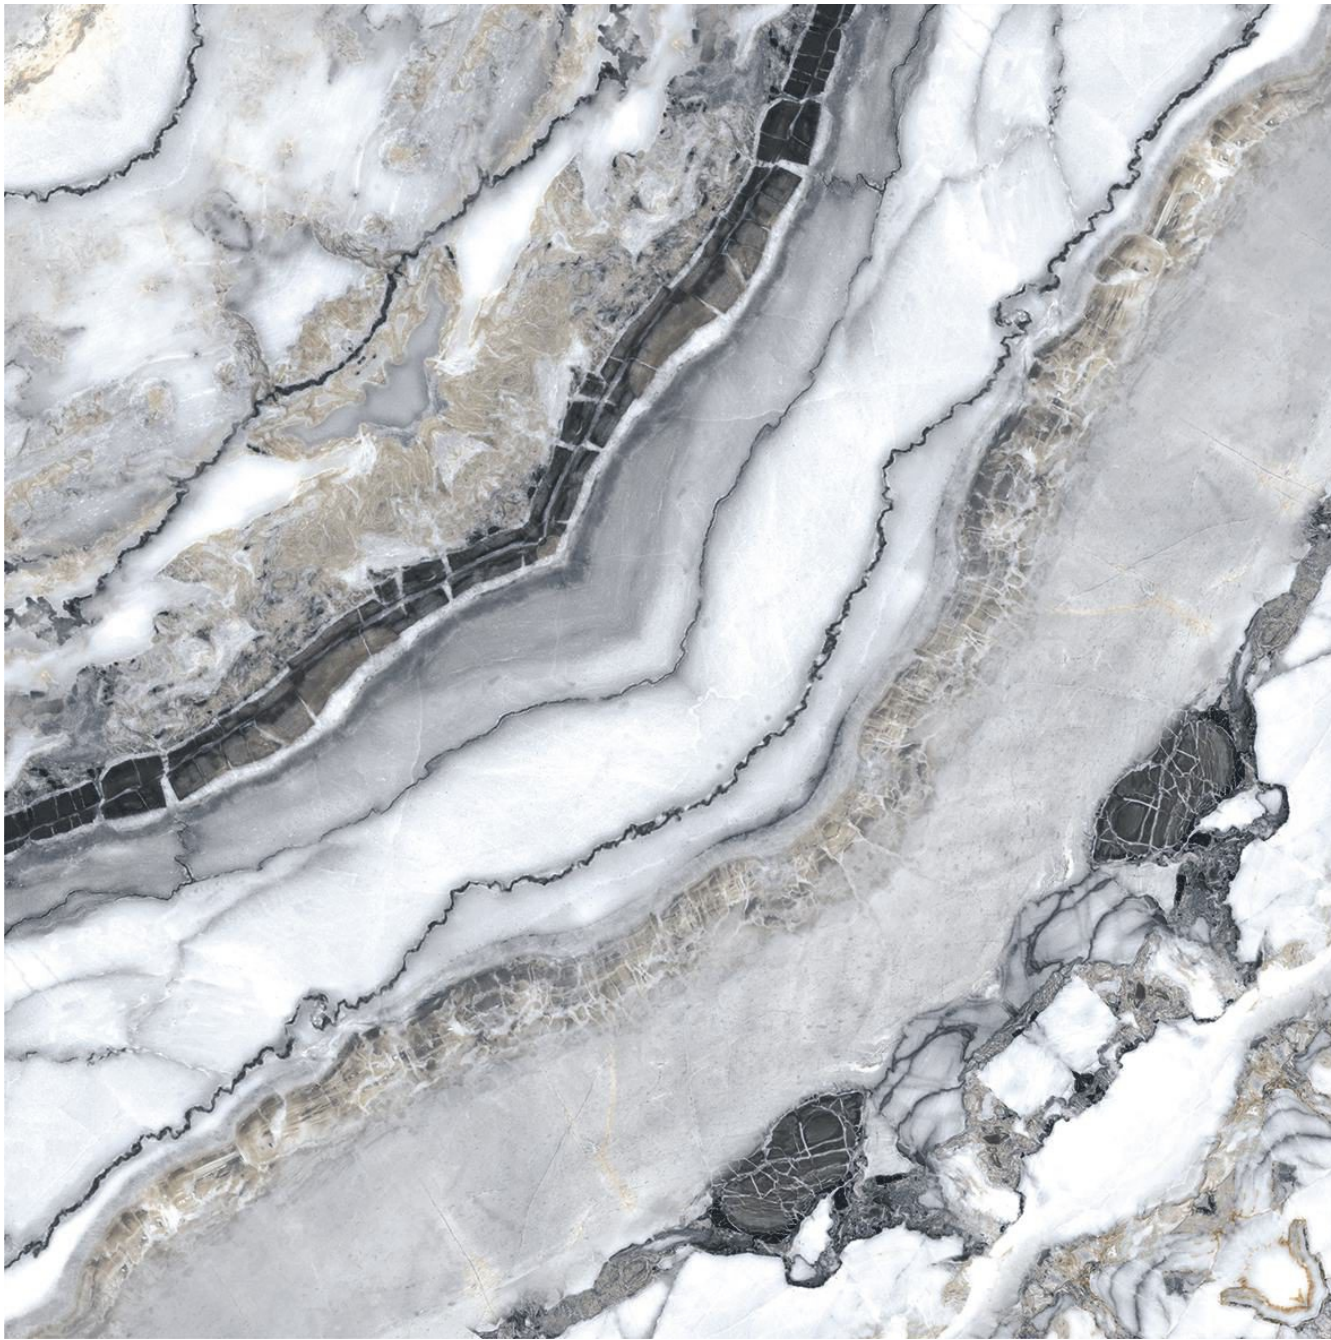

Finish : Bookmatch Polished

Size : 600x600mm

711

Size : 600x600mm

Finish : Bookmatch Polished

www.zaheertradingcompany.com

712

Finish : Bookmatch Polished