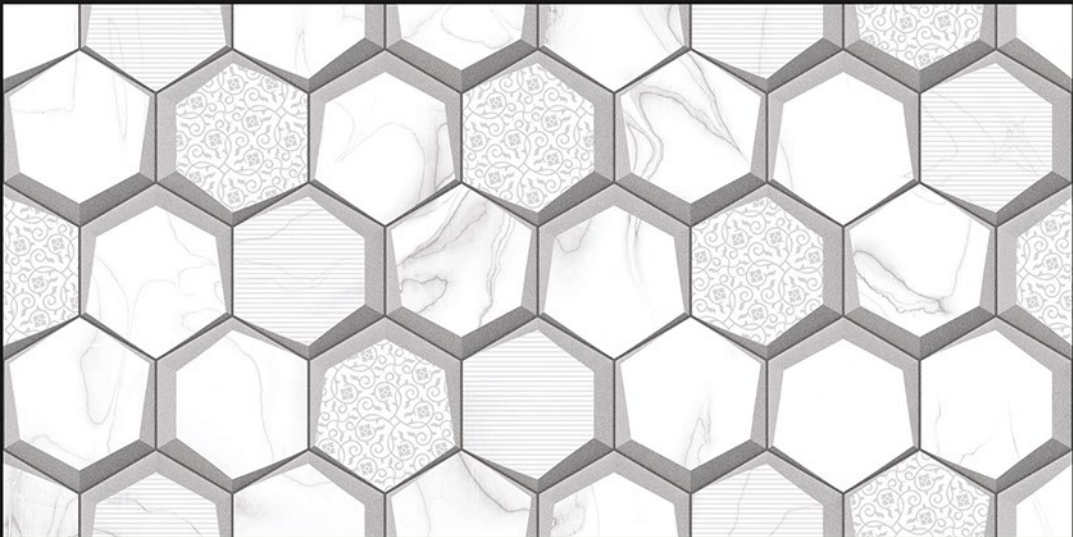

SP_555 LT

SP_555 HL1

SP_555 LT

**GLOSSY
COLLECTION**

DIGITAL
WALL TILES

300x600 MM

ZAHHEER
TRADING COMPANY
"Trading Is Our Thing!"

SP_556 LT