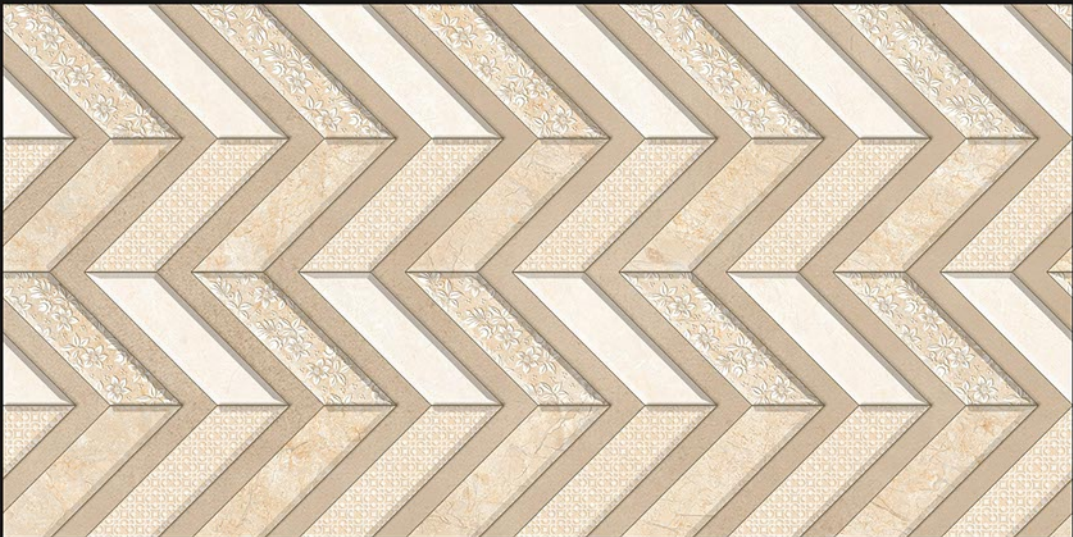

GLOSSY
COLLECTION
DIGITAL
WALL TILES

300x600 MM

ZZAHEER
TRADING COMPANY
"Trading Is Our Thing!"

SP_563 LT

SP_563 HL1

SP_563 DK