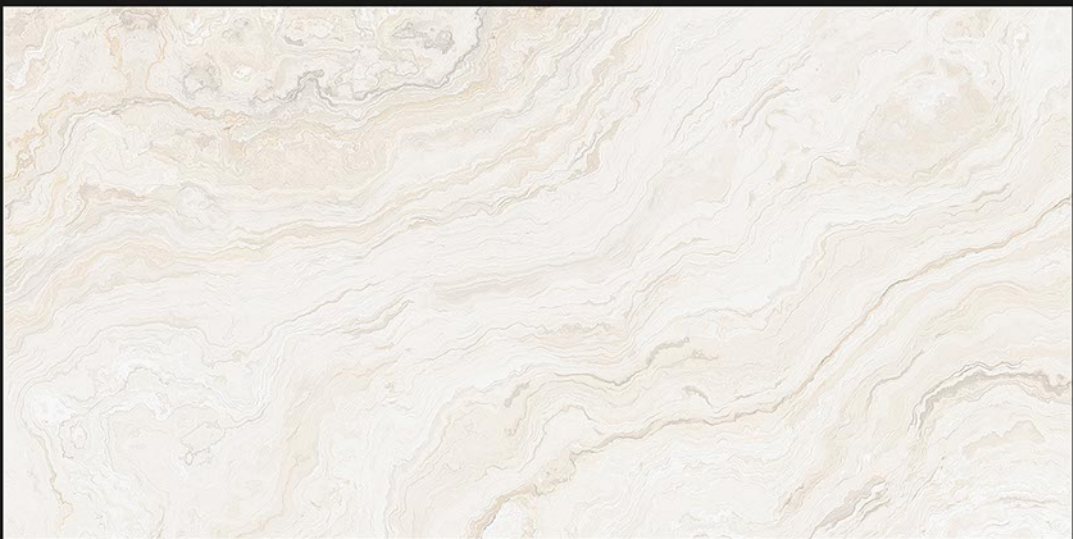

SP_591 LT

SP_591 HL1

SP_591 LT

GLOSSY
COLLECTION
DIGITAL
WALL TILES

300x600 MM

ZAHEER
TRADING COMPANY
"Trading Is Our Thing!"

SP_612 LT

SP_612 HL1