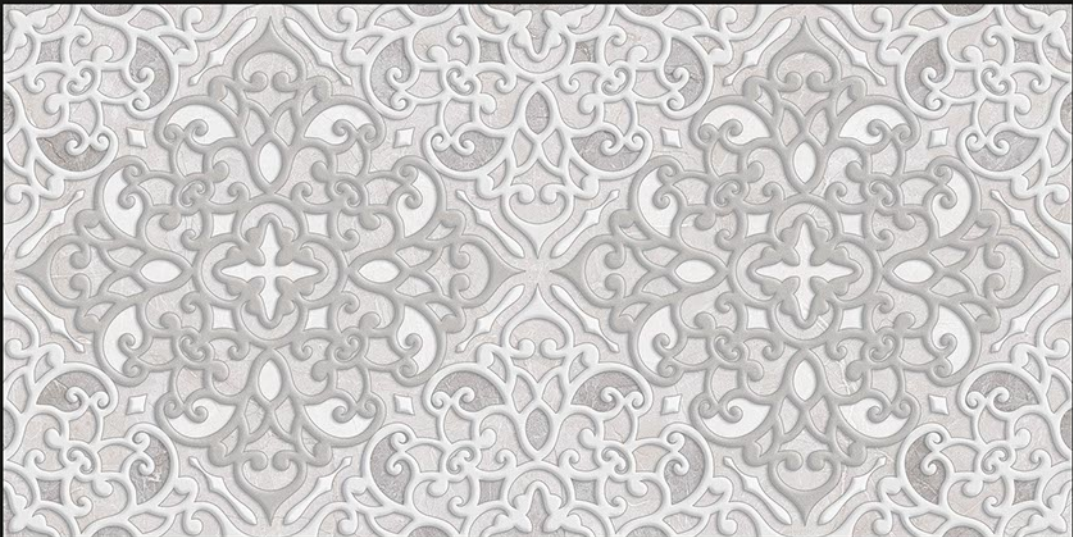

GLOSSY
COLLECTION
DIGITAL
WALL TILES

300x600 MM

ZZAHEER
TRADING COMPANY
"Trading Is Our Thing!"

SP_564 LT

SP_564 HL1

SP_564 LT