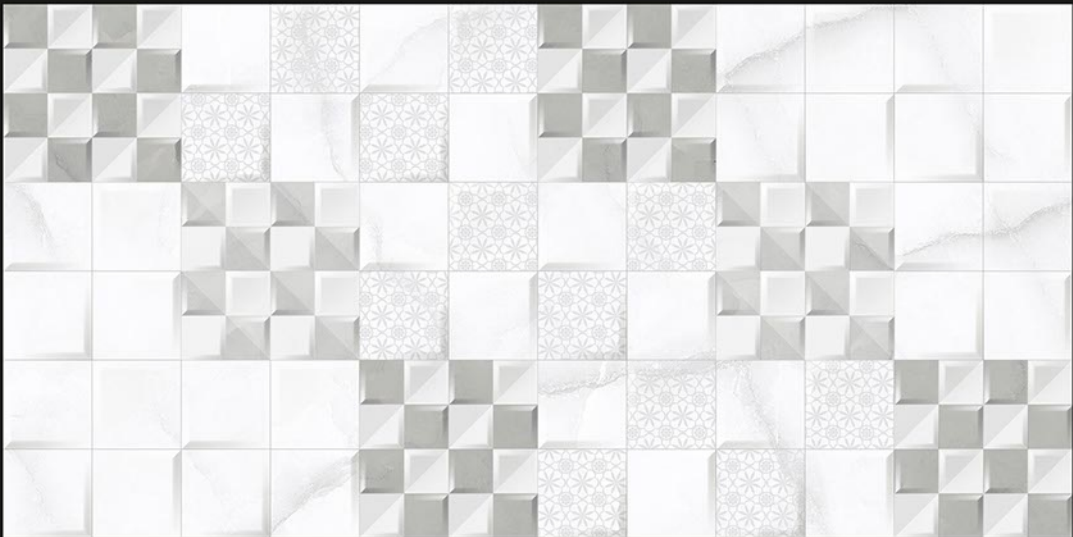

GLOSSY
COLLECTION
DIGITAL
WALL TILES

300x600 MM

ZZAHEER
TRADING COMPANY
"Trading Is Our Thing!"

SP_555 LT

SP_555 HL1

SP_555 LT