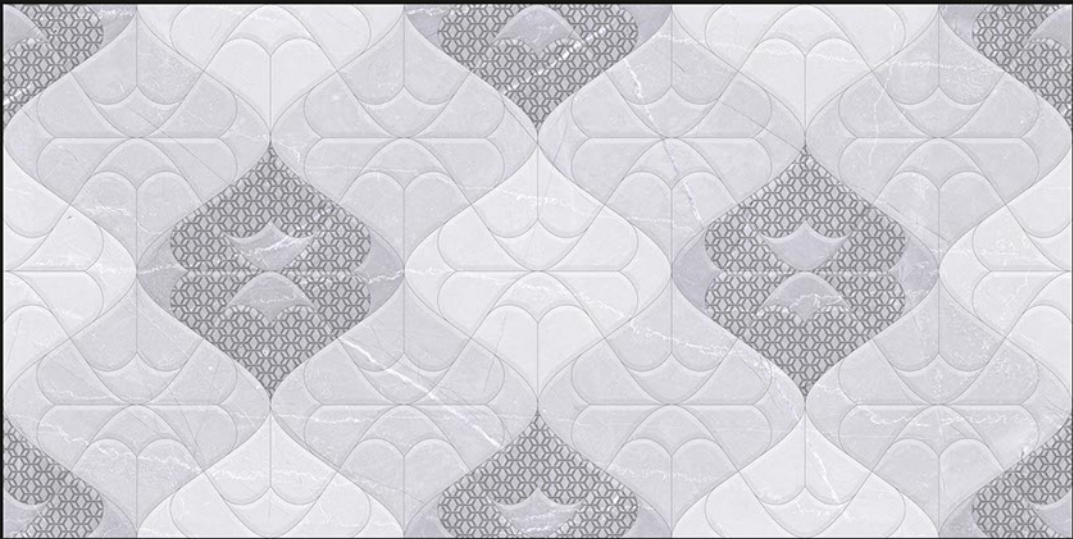

SP_576 HL1

SP_576 DK

GLOSSY
COLLECTION
DIGITAL
WALL TILES

300x600 MM

ZZAHEER
TRADING COMPANY
"Trading Is Our Thing!"

SP_577 LT

SP_577 HL1

SP_577 LT