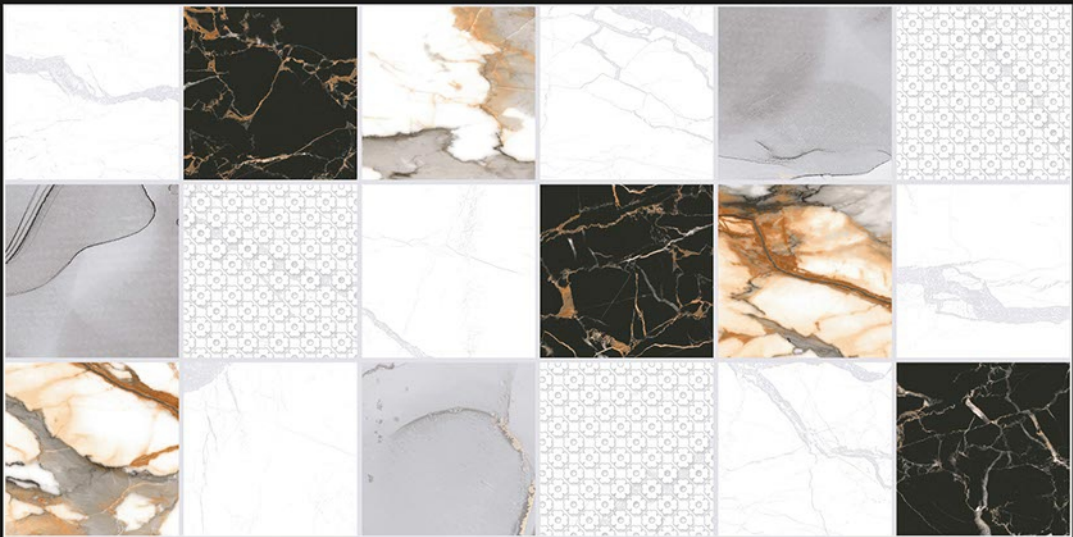

GLOSSY
COLLECTION

DIGITAL
WALL TILES

300x600 MM

ZAHHEER
TRADING COMPANY
"Trading Is Our Thing!"

SP_591 LT

SP_591 HL1

SP_591 LT