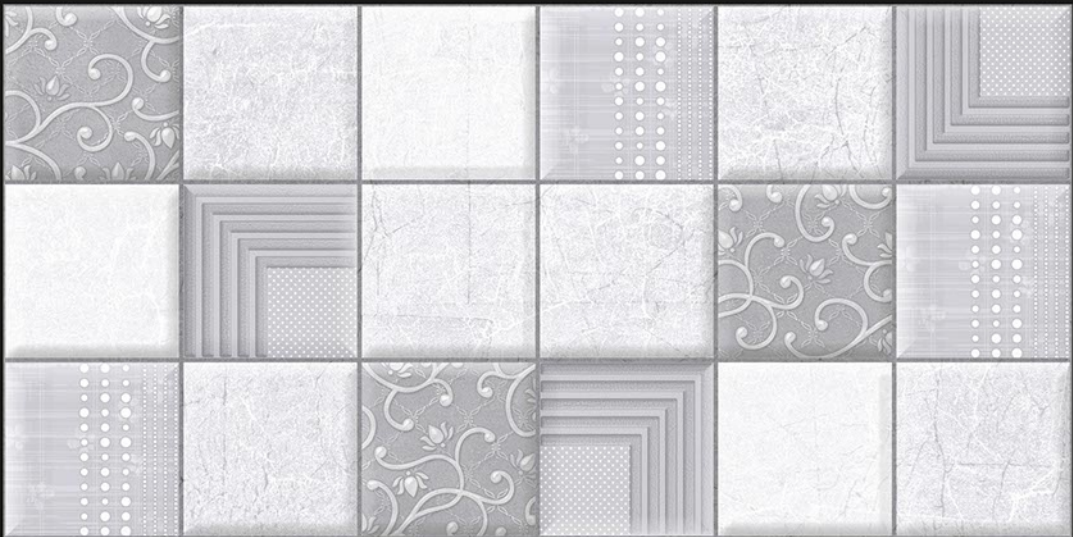

GLOSSY
COLLECTION
DIGITAL
WALL TILES

300x600 MM

ZAHEER
TRADING COMPANY
"Trading Is Our Thing!"

SP_579 LT

SP_579 HL1

SP_579 LT