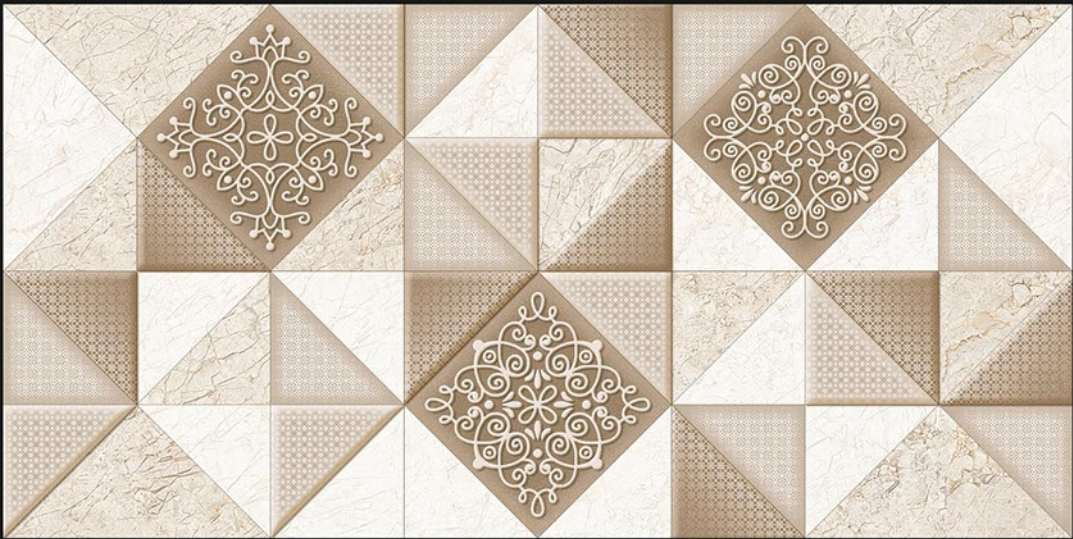

GLOSSY
COLLECTION
DIGITAL
WALL TILES

300x600 MM

ZZAHEER
TRADING COMPANY
"Trading Is Our Thing!"

SP_571 LT

SP_571 HL1

SP_571 DK