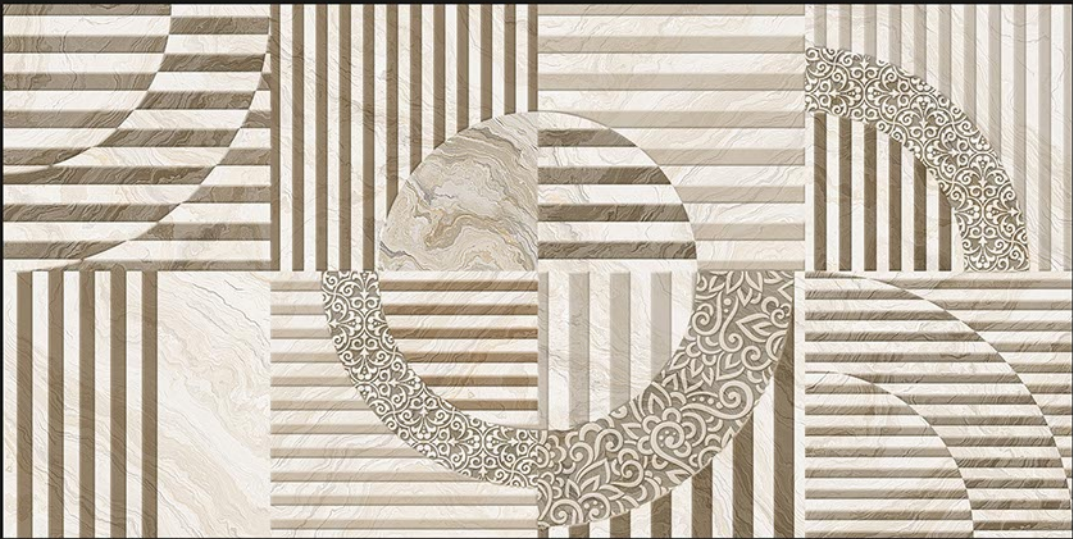

SP_591 LT

SP_591 HL1

SP_591 LT

GLOSSY
COLLECTION
DIGITAL
WALL TILES

300x600 MM

ZAHEER
TRADING COMPANY
"Trading Is Our Thing!"

SP_612 LT

SP_612 HL1